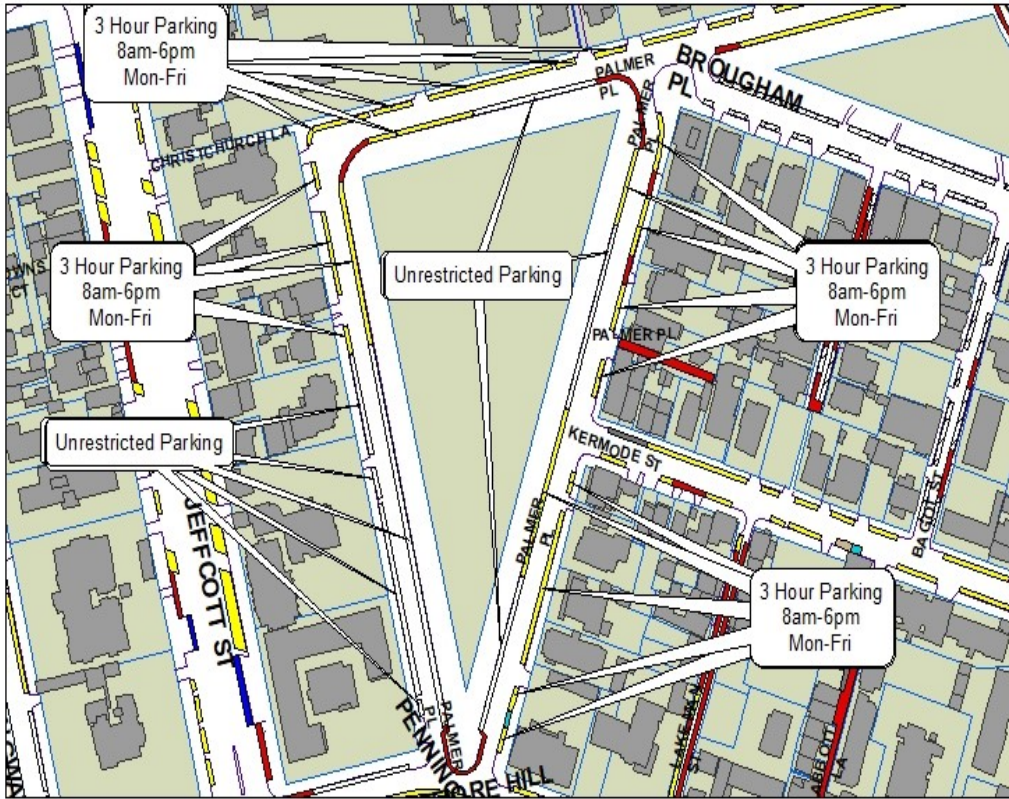

Palmer Place, Adelaide

Current Parking

Recommended Alteration